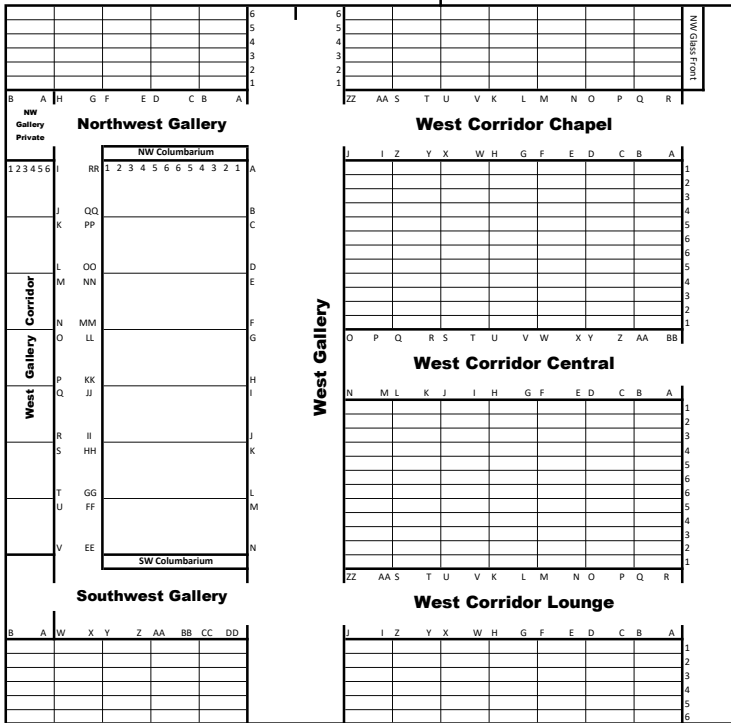

Old Mission Cemetery, Wichita, KS

Mission Chapel Mausoleum

CHAPEL

Northeast Corridor

Northeast Corridor Private

Northeast Central Corridor

Northeast Chapel Corridor

Service Room

East Gallery

Northeast Gallery

Southeast Gallery