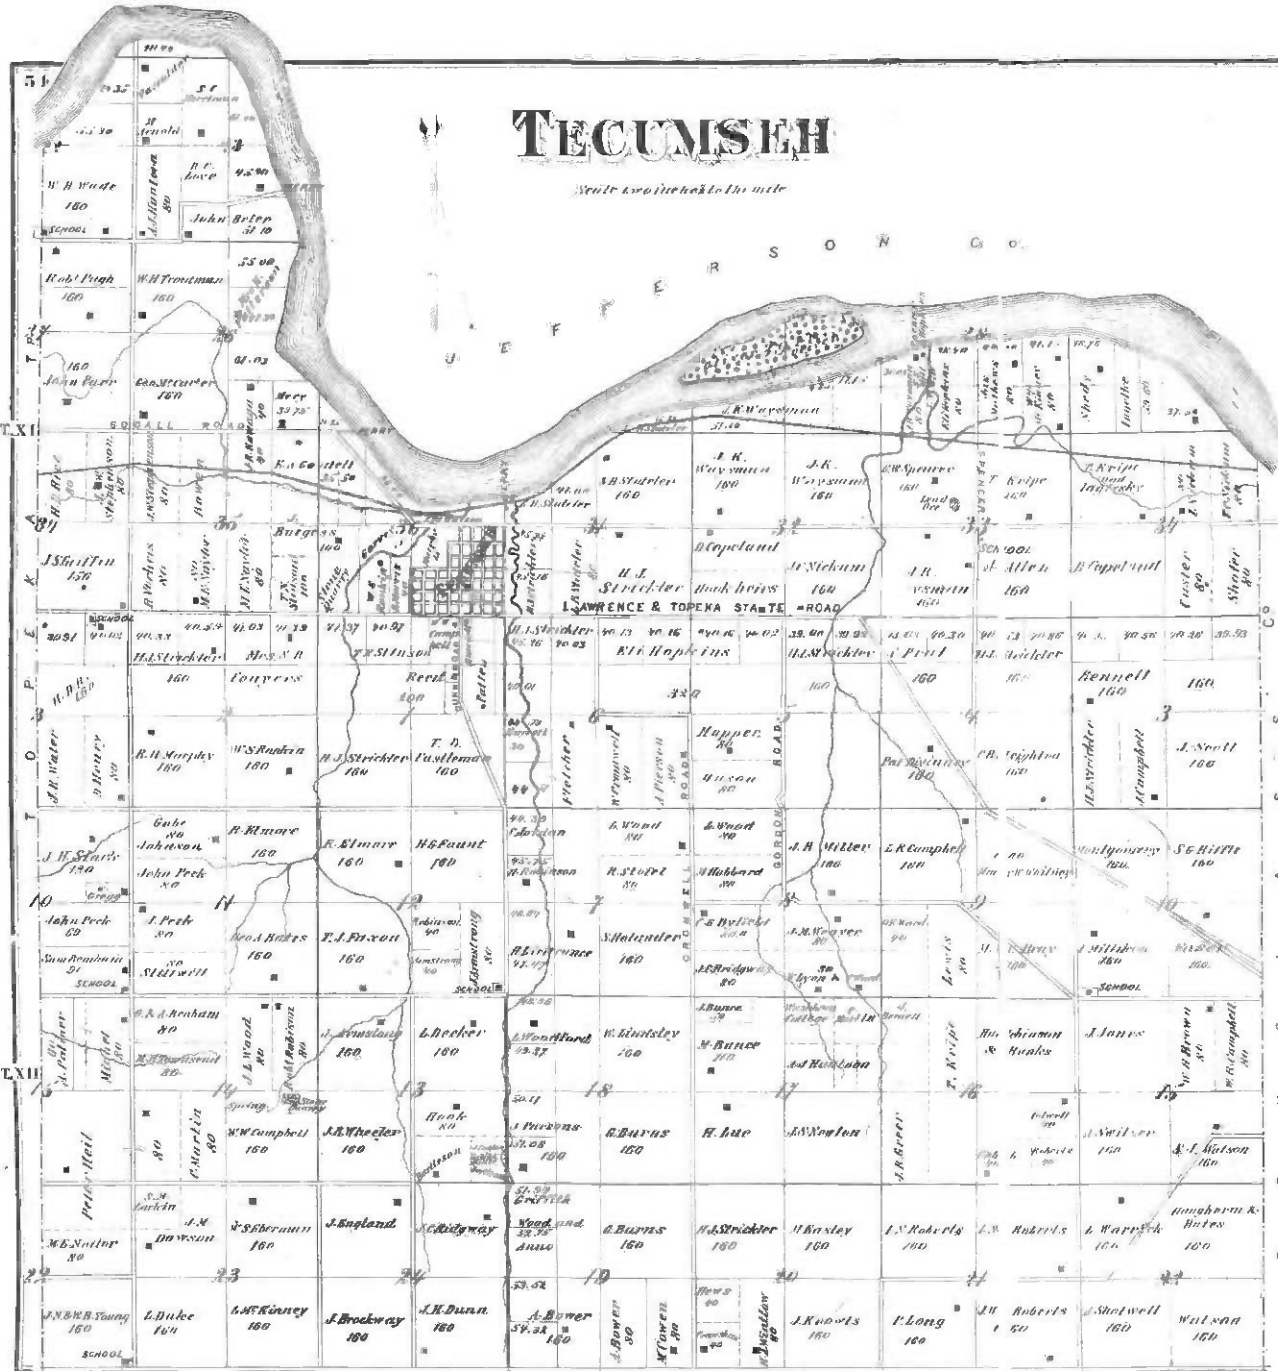

TECUMSEH

Scale 1/2 inch to the mile

F E R R I S O N C O