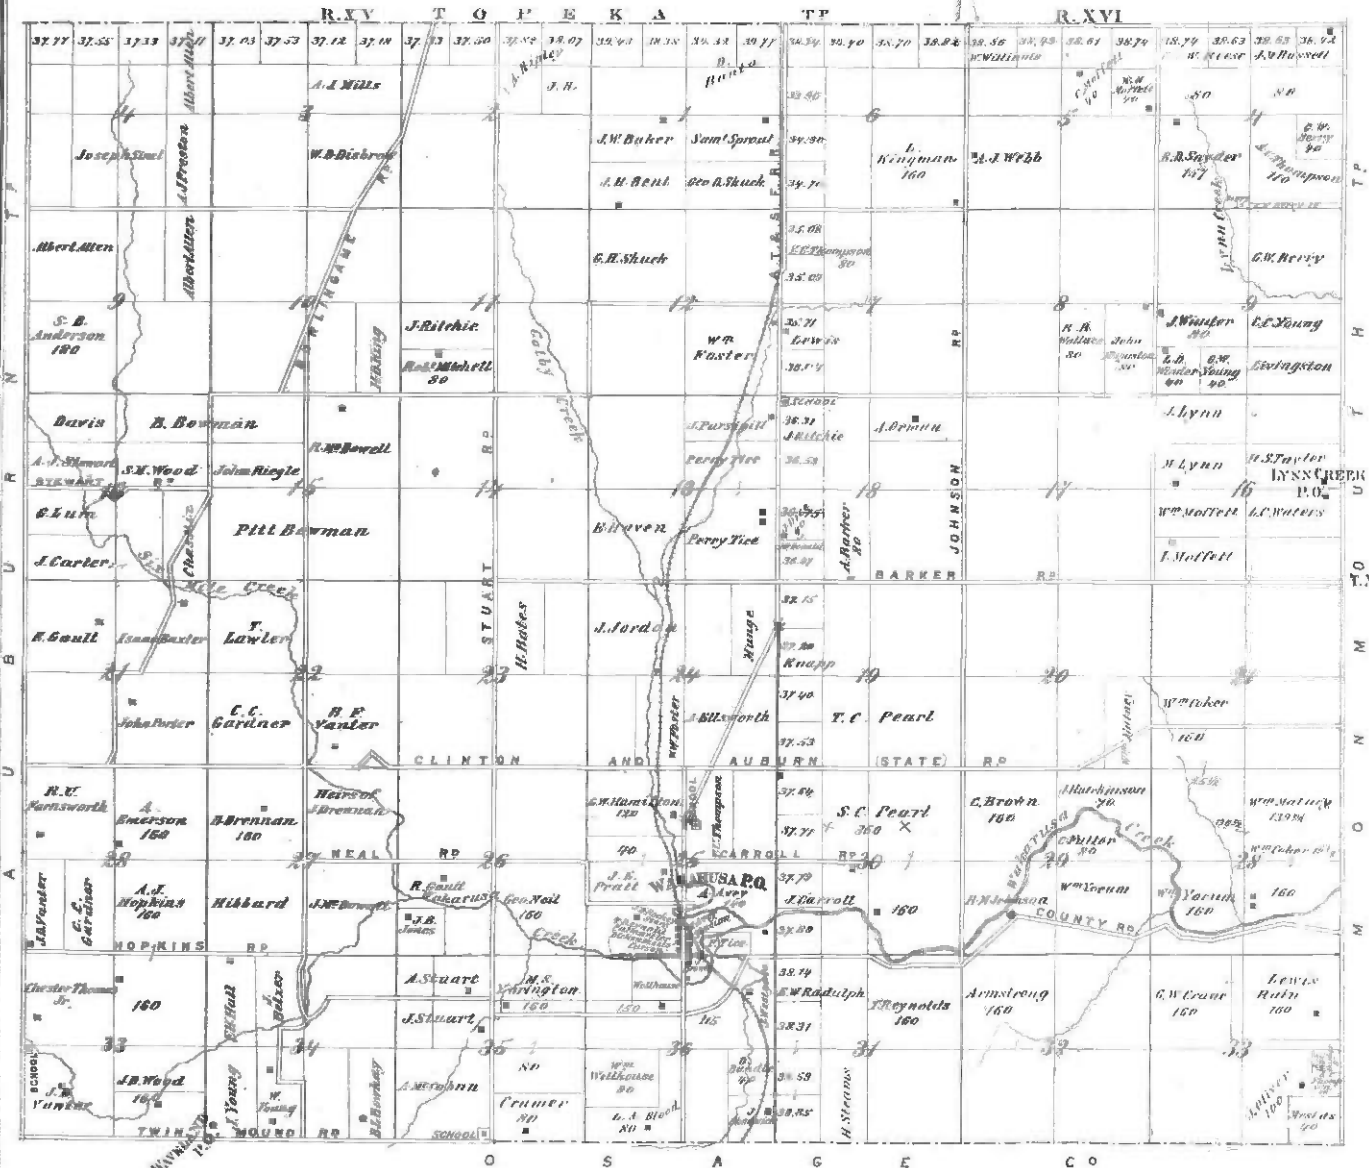

WILLIAMSPORT

Scale two inches to the mile